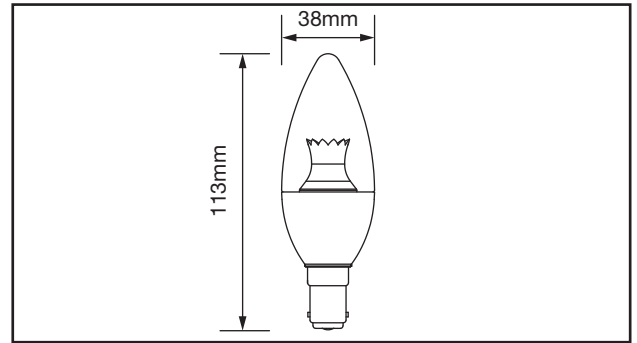

ACND600SBCD

6W Dimmable LED Candle Lamp
B15d Bayonet Base

LOTUS

PRODUCT FEATURES

- Designed To Closely Resemble The Look & Feel Of Traditional Incandescent Lamps
- Dimmable
- High Performance Lens for Optimum Light Spread

TECHNICAL SPECIFICATIONS

PRODUCT CODE	ACND600SBCD/30	ACND600SBCD/40
Consumption	6W	6W
Lamp Base	B15d	B15d
Lumens	≤527 lm	≤563 lm
Colour Temperature	3000K	4000K
Beam Angle	140°	140°
CRI	≥80	≥80
Lifetime (Hours to lm70)	15,000 Hrs	15,000 Hrs
Voltage	220-240 V AC	220-240 V AC